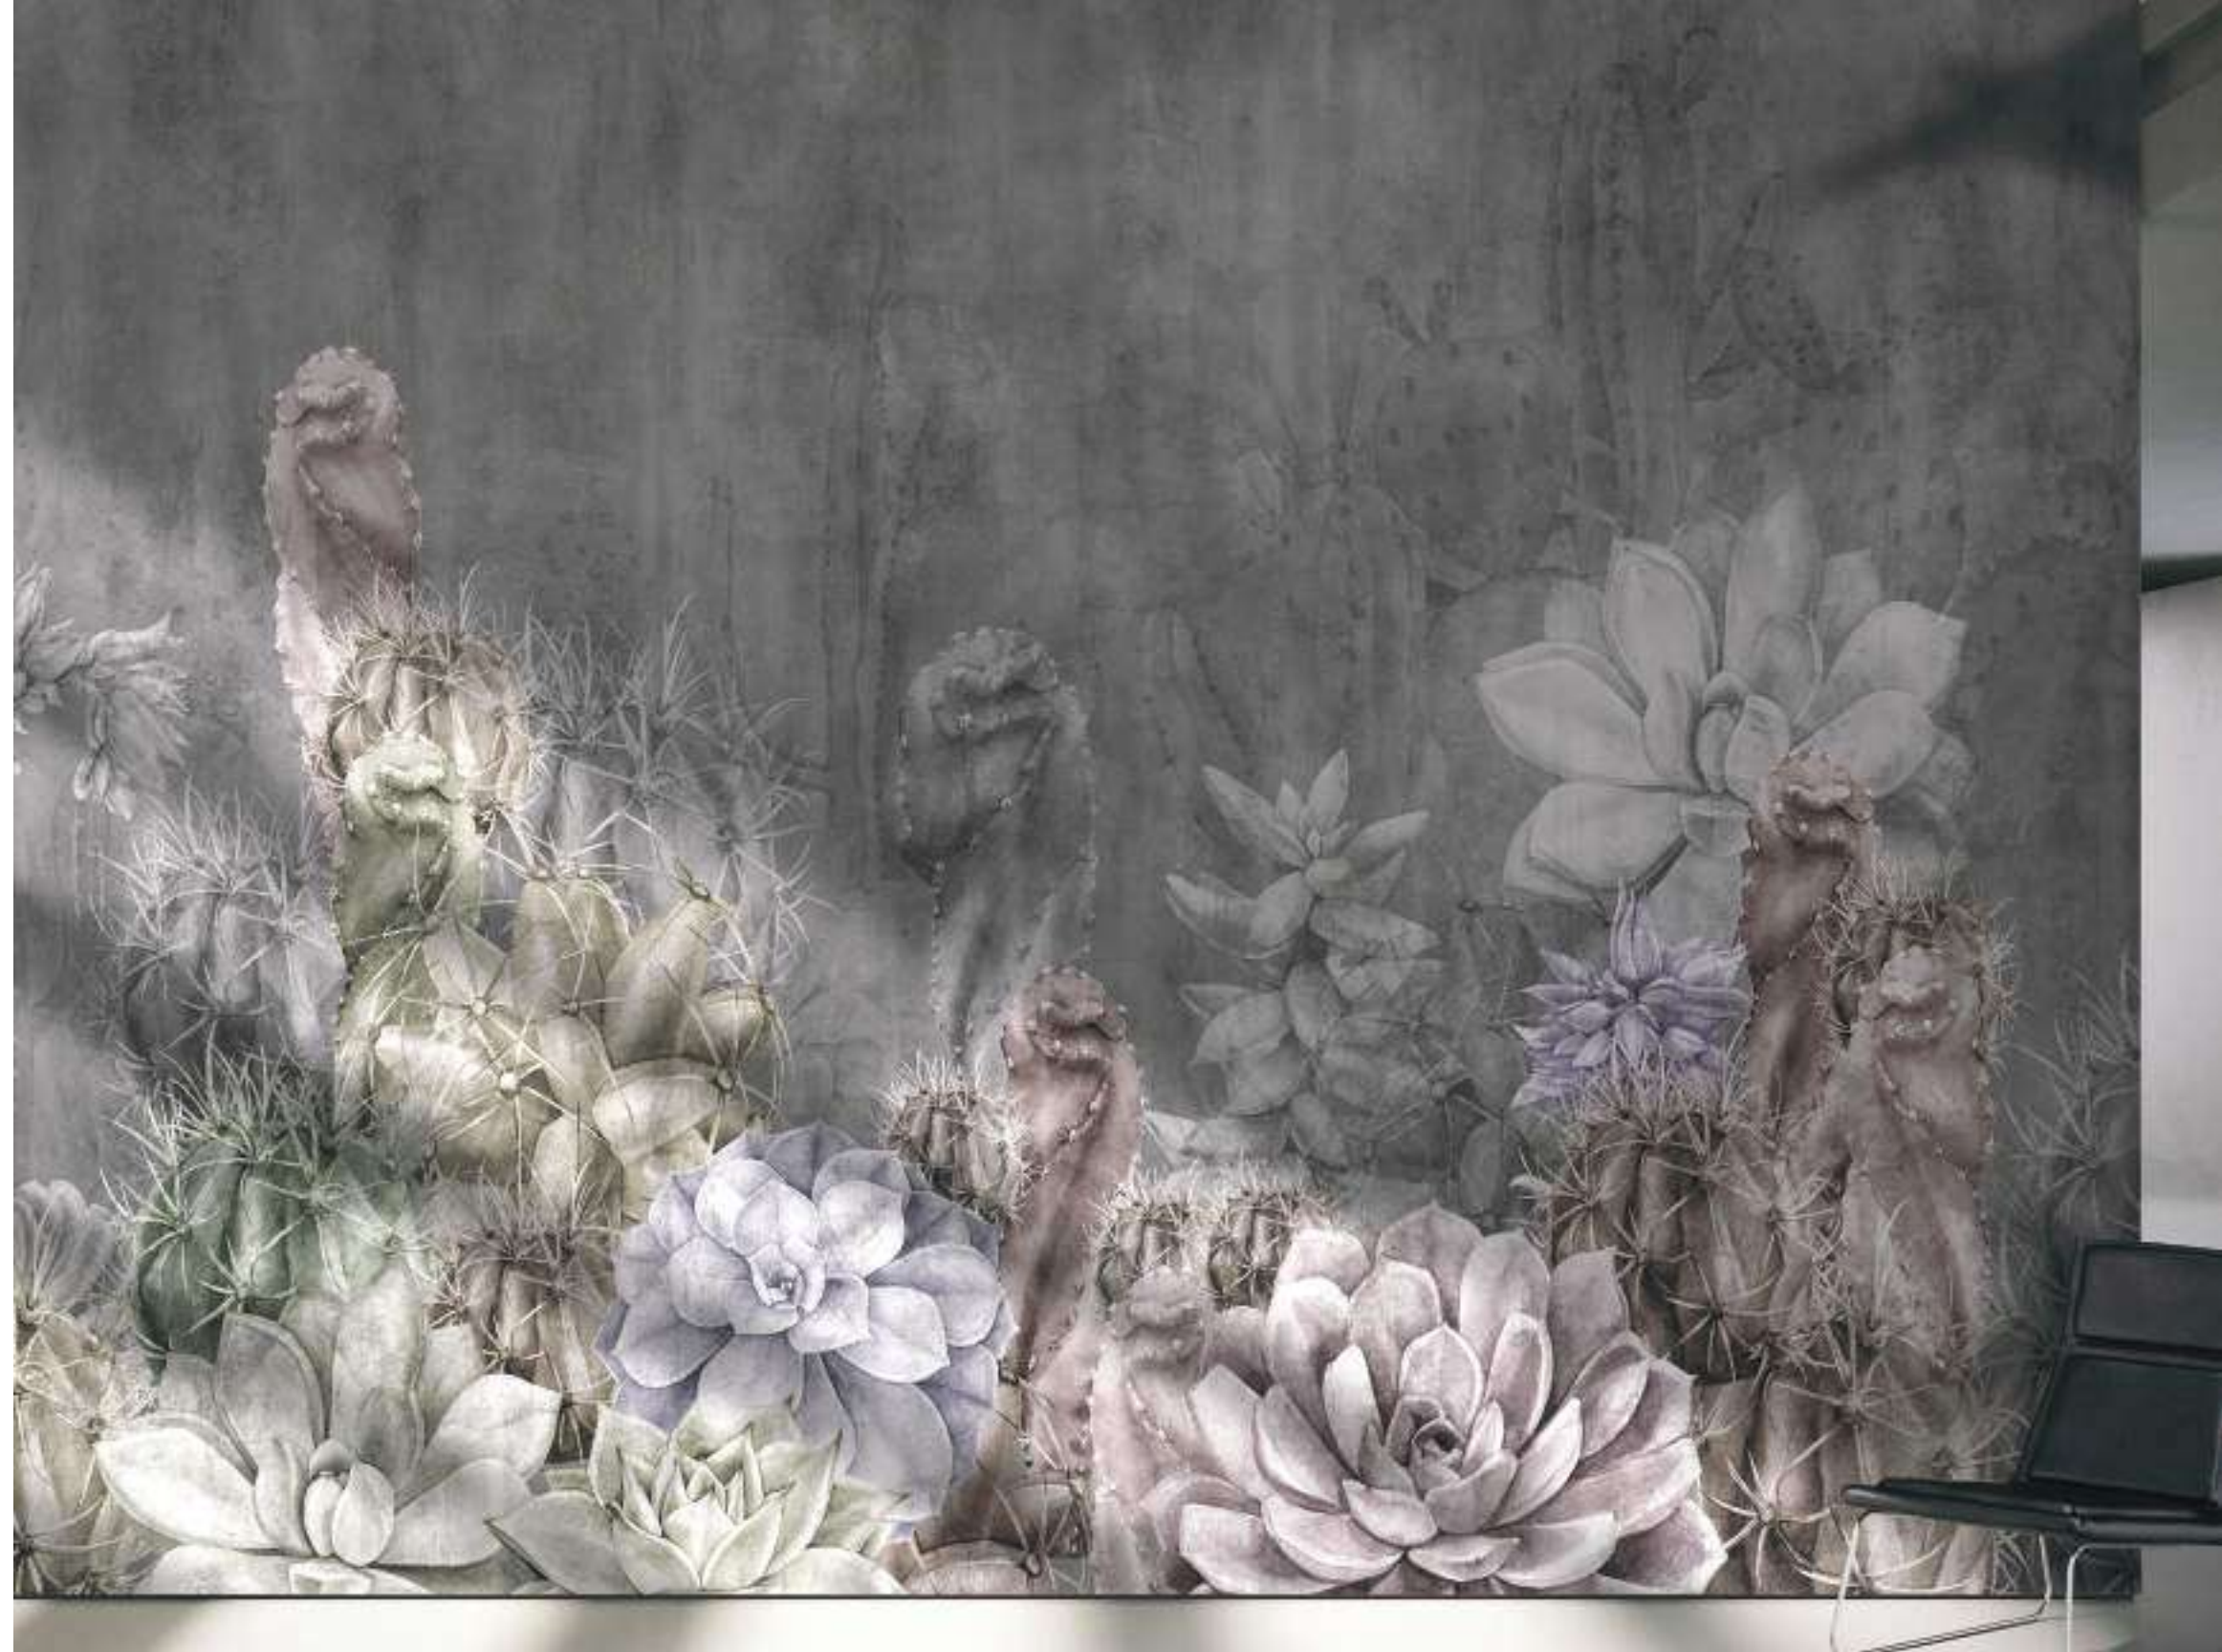

Style: Modern

Size: W-550cm x H-330cm

Color Variants

MEM1105A

MEM1105B

MORACAN

Artist: Memuraa
Style: Modern
Size: Seamless

Color Variants